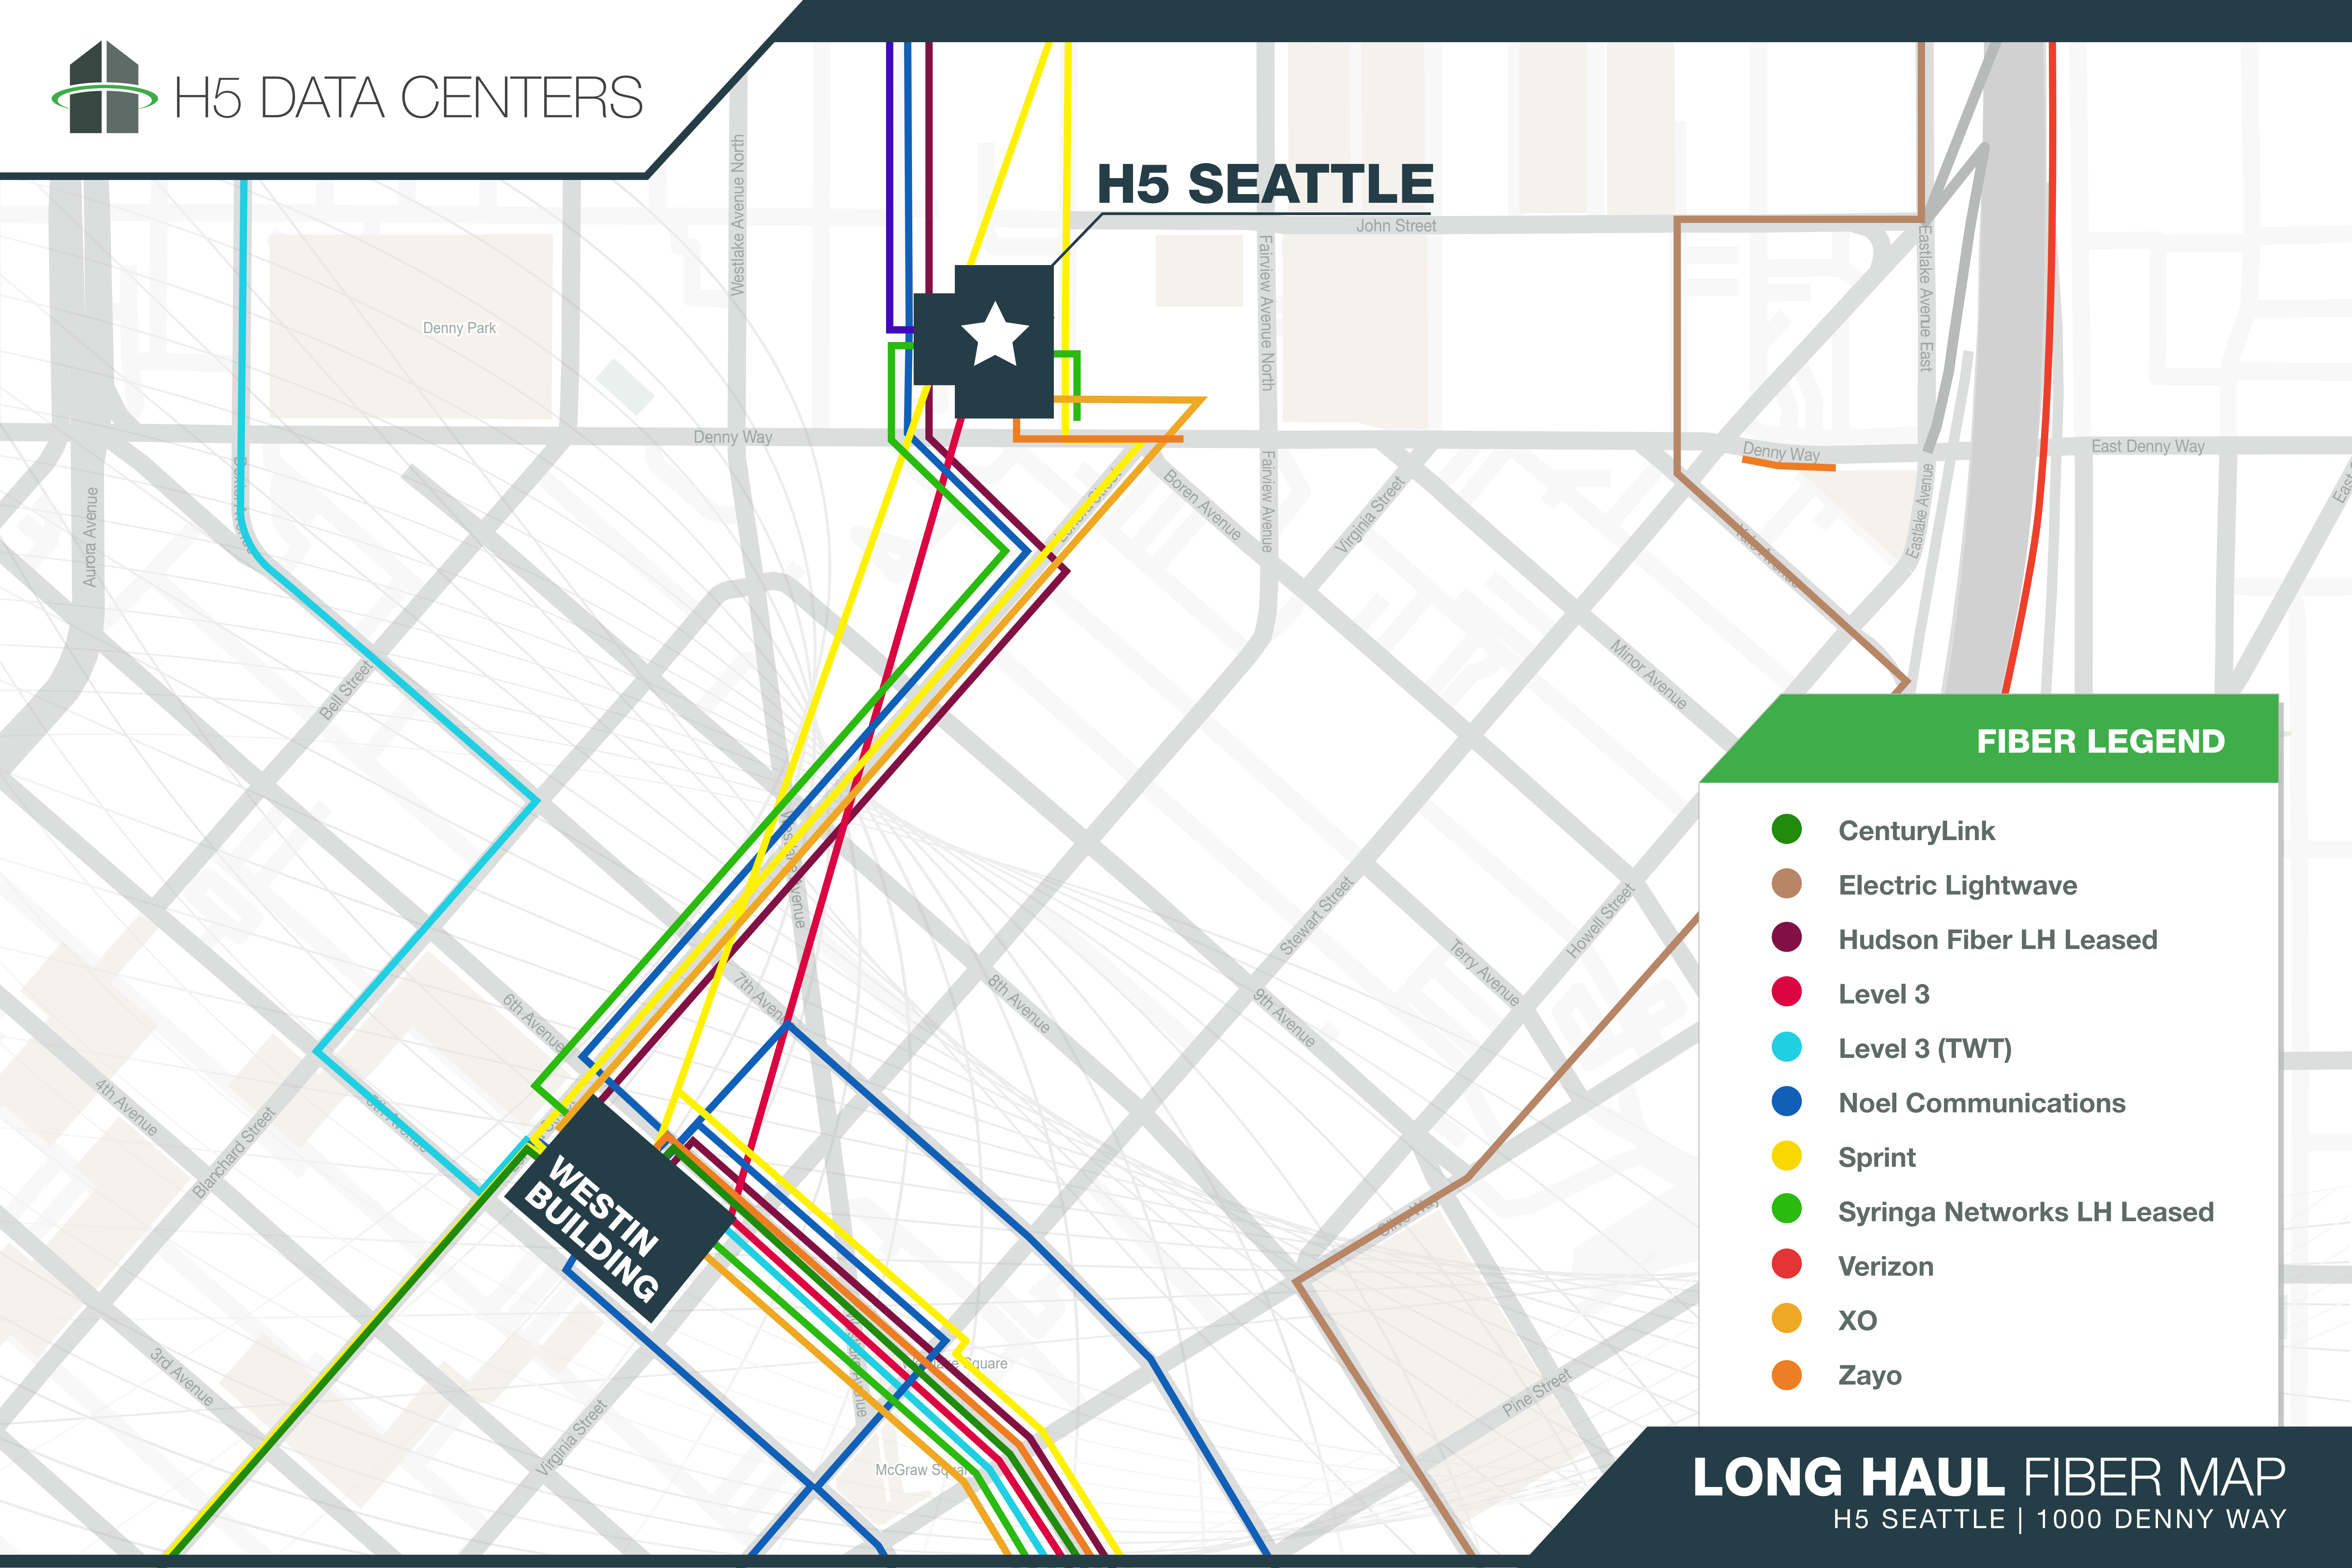

H5 SEATTLE

FIBER LEGEND

-  CenturyLink
-  Electric Lightwave
-  Hudson Fiber LH Leased
-  Level 3
-  Level 3 (TWT)
-  Noel Communications
-  Sprint
-  Syringa Networks LH Leased
-  Verizon
-  XO
-  Zayo